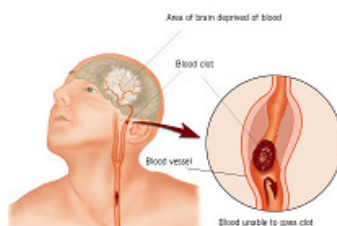

Stroke

Stomach Ulcer