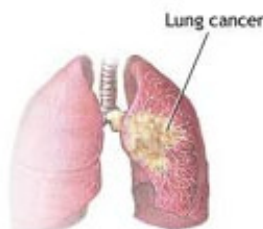

Lungs Cancer