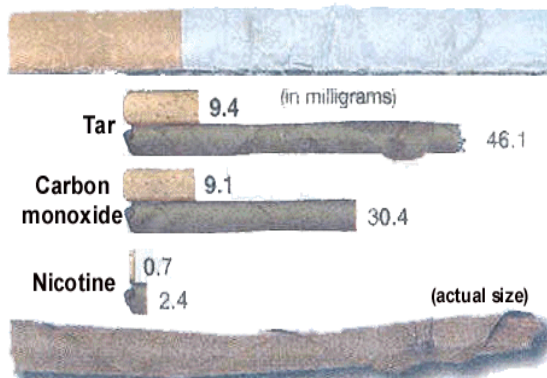

What is Beady?

Beady, also known as (Beedie, Bidi, and Bedie) is a small filter less cigarette made in India and other South Asian countries. Beady is made from the Asian Tendu plant and is rolled in Tobacco leaves; they are usually packaged in an African coloured pink paper labeled with a lion on it. In Jamaica it is unflavoured. In India it has flavours such as cherry menthol and chocolate.

Bidis vs. Cigarettes

Bidi smoke contains more tar, nicotine and carbon monoxide than popular filter-tip cigarettes.

Harmful Effects of Beady

Beady smoke contains more nicotine, tar, and carbon monoxide than popular filter tip cigarettes. This put beady smokers at great risk of developing cancers such as: